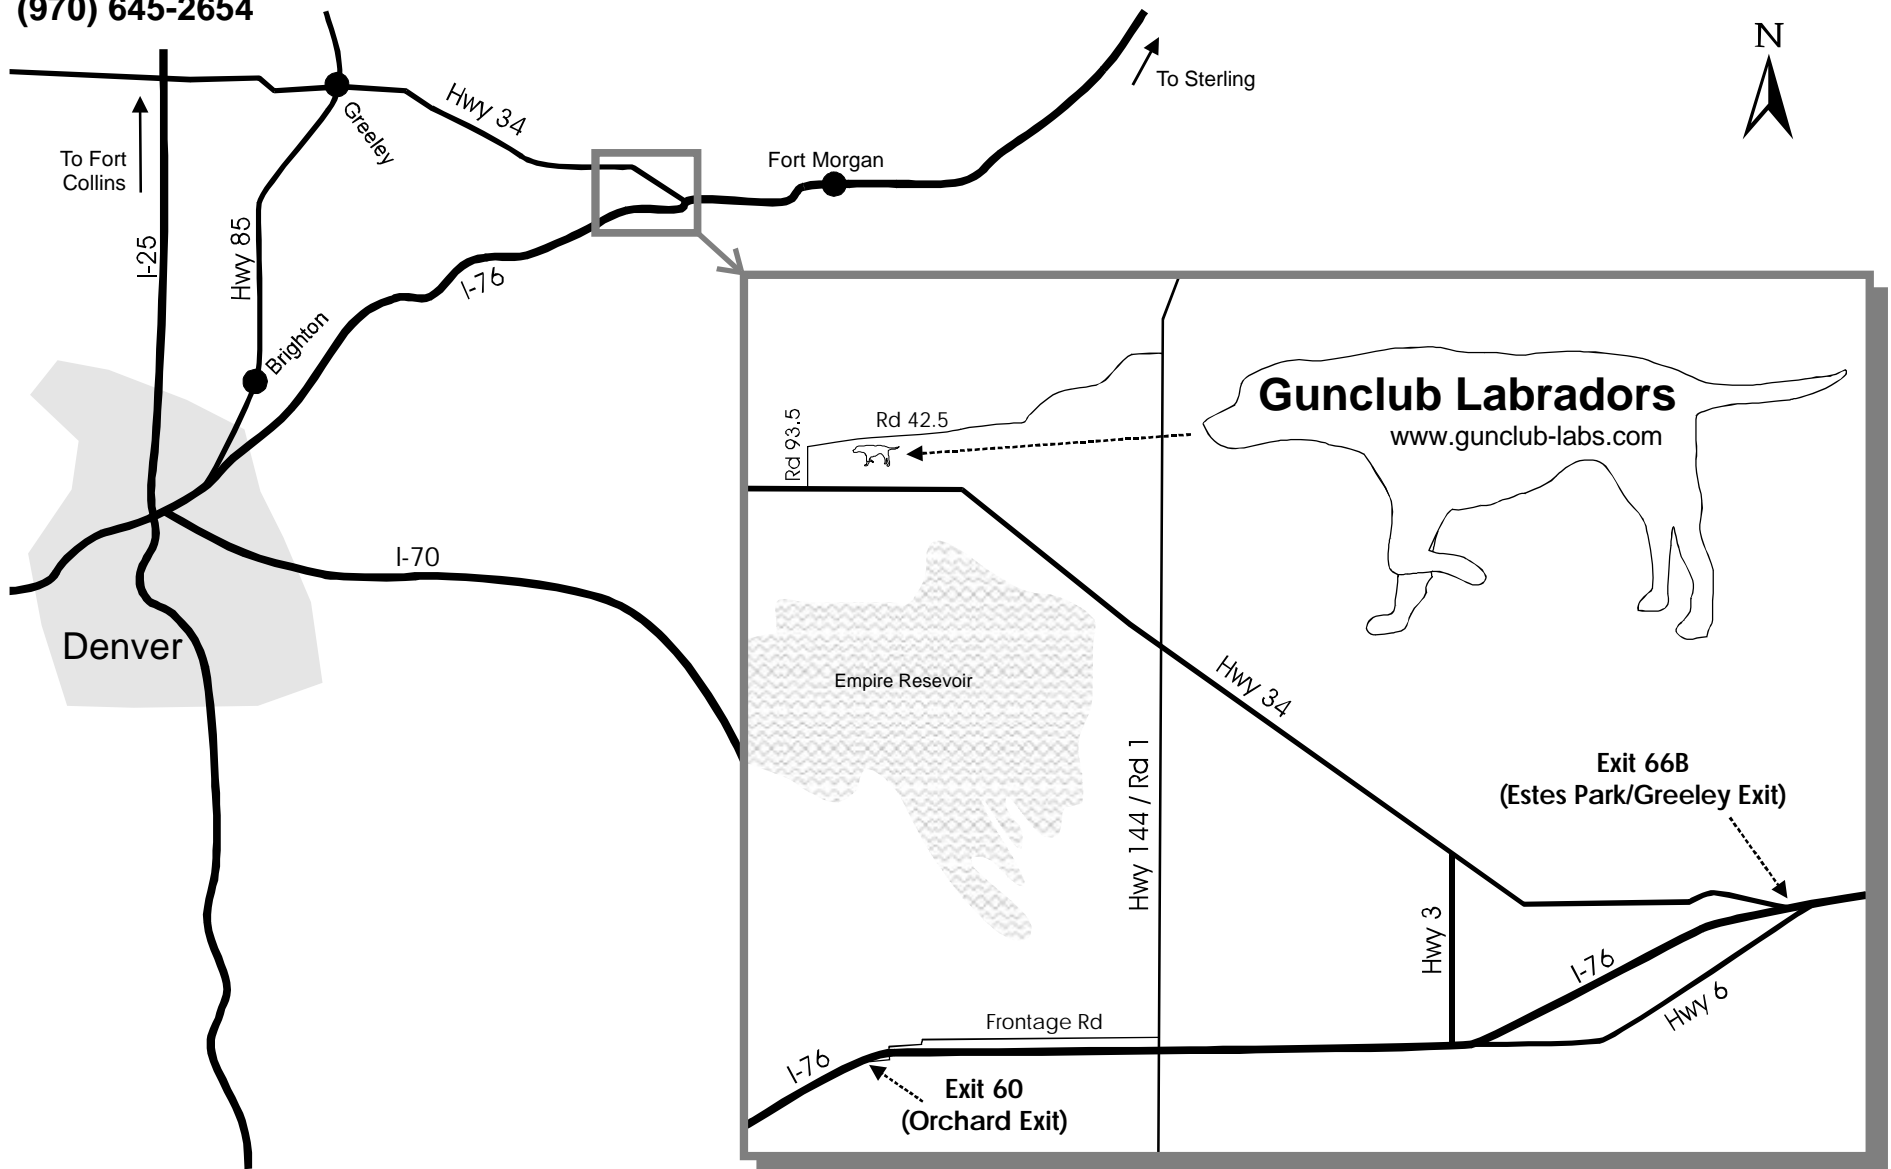

**Gunclub Labradors**  
**46988 Weld County Road 42.5**  
**Orchard, Colorado, 80649**  
**(970) 645-2654**

**From the North:** Exit #66B (Estes Park / Greeley Exit) to Hwy 34 East. Pass Hwy 144 and continue for another ~2.5 miles. Take a right on Rd 93.5. Follow the bend to the right (Rd 42.5) and look for the Gunclub mailbox. Take a right into the driveway.

**From the South:** Exit #60 (Orchard Exit) take a left at the stop sign cross under highway. Turn right on the frontage road. Take a left on Hwy 144/Rd 1. Take a left on Hwy 34 for ~2.5 miles. Take a right on Rd 93.5. Follow the bend to the right (Rd 42.5) and look for the Gunclub mailbox. Take a right into the driveway.